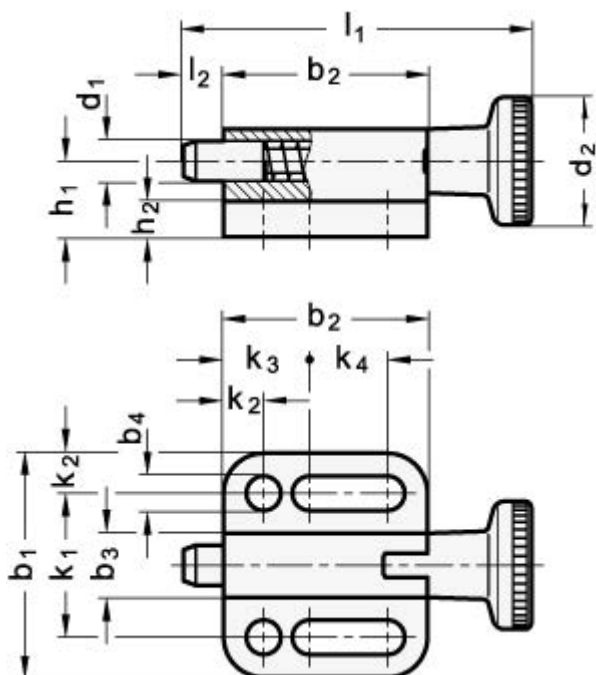

Data Sheet

Article number: 204178C

Description: E+G Indexing plunger GN 417-8-C

Measures

Plunger pin retracted

GN 417.1

b1 = 34	k1	= 23	Weight in (g) = 66
b2 = 37.5	k2	= 5.5	
b3 = 12	k3	= 12	
b4 = 5.4	k4	= 20	
d1 = 8	l1	= 20	
d2 = 21	l2	= 8	
h1 = 12.5	Springload in N bottom	= 22	
h2 = 6	Springload in N top	= 8	